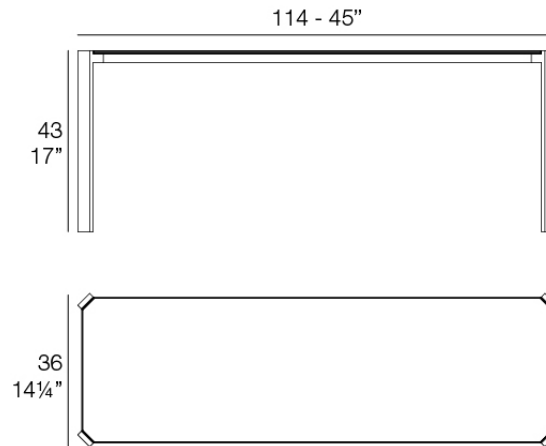

Products / Low Tables / Tablet Table 105x35x42cm

Tablet table 105x35x42cm

by Ramón Esteve

The outdoor sofa Tablet collection, designed by Ramon Esteve for Vondom, links new technologies and flexibility to the versatility of a sectional composition, creating a program based on the duality, identity and integration. Its character blends with the space and adapts itself to it.

Info

Description

Item suitable for indoor and outdoor use.

Weight: 14.77 Kg

TABLET Mesa Baja 1
TABLET Low Table 1

Combinations

- 5 x 54214 Sofá Módulo Central - Sectional Sofa Armless
- 2 x 54226 Sofá Módulo Central Chaiselongue - Sectional Sofa Armless Chaiselongue
- 2 x 54224 Sofá Módulo Brazo Izquierdo - Sectional Sofa Left Arm
- 2 x 54225 Sofá Módulo Brazo Derecho - Sectional Sofa Right Arm
- 2 x 54213 Puff L - Ottoman L
- 1 x 54219 Mesa Baja 1 - Coffee Table 1
- 1 x 54220 Mesa Baja 2 - Coffee Table 2
- 1 x 54221 Mesa Baja 3 - Coffee Table 3