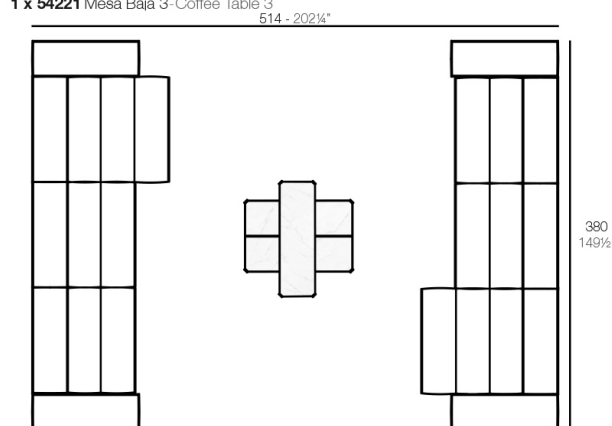

- 1 x 54214 Sofá Módulo Central - Sectional Sofa Armless
- 1 x 54226 Sofá Módulo Central Chaiselongue - Sectional Sofa Armless Chaiselongue
- 1 x 54224 Sofá Módulo Brazo Izquierdo - Sectional Sofa Left Arm
- 1 x 54213 Puff L - Ottoman L