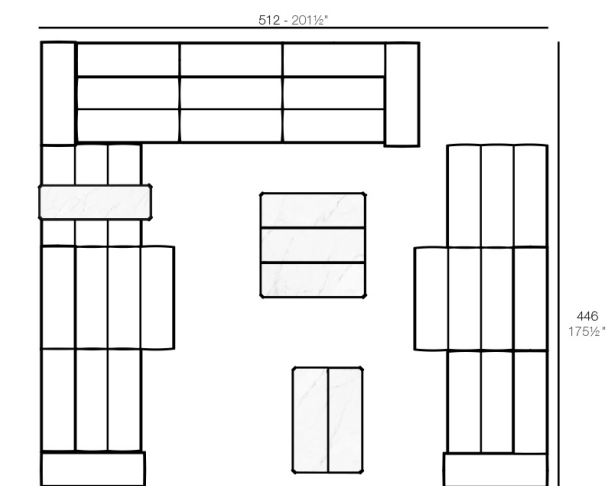

Products / Low Tables / Tablet Table 105x35x42cm

Tablet table 105x35x42cm

by Ramón Esteve

The outdoor sofa Tablet collection, designed by Ramon Esteve for Vondom, links new technologies and flexibility to the versatility of a sectional composition, creating a program based on the duality, identity and integration. Its character blends with the space and adapts itself to it.

Info

Description

Item suitable for indoor and outdoor use.

Weight: 14.77 Kg

TABLET Mesa Baja 1
TABLET Low Table 1

Combinations

- 5 x 54214 Sofá Módulo Central - Sectional Sofa Armless
- 2 x 54226 Sofá Módulo Central Chaiselongue - Sectional Sofa Armless Chaiselongue
- 2 x 54224 Sofá Módulo Brazo Izquierdo - Sectional Sofa Left Arm
- 2 x 54225 Sofá Módulo Brazo Derecho - Sectional Sofa Right Arm
- 2 x 54213 Puff L - Ottoman L
- 1 x 54219 Mesa Baja 1 - Coffee Table 1
- 1 x 54220 Mesa Baja 2 - Coffee Table 2
- 1 x 54221 Mesa Baja 3 - Coffee Table 3

- 1 x 54214 Sofá Módulo Central - Sectional Sofa Armless
- 1 x 54226 Sofá Módulo Central Chaiselongue - Sectional Sofa Armless Chaiselongue
- 1 x 54224 Sofá Módulo Brazo Izquierdo - Sectional Sofa Left Arm
- 1 x 54213 Puff L - Ottoman L