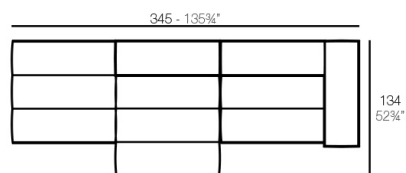

Products / Low Tables / Tablet Table 105x70x40cm

Tablet table 105x70x40cm

by Ramón Esteve

The outdoor sofa Tablet collection, designed by Ramon Esteve for Vondom, links new technologies and flexibility to the versatility of a sectional composition, creating a program based on the duality, identity and integration. Its character blends with the space and adapts itself to it.

Info

Description

Item suitable for indoor and outdoor use.

Weight: 21.5 Kg

TABLET Mesa Baja 2
TABLET Low Table 2

Combinations

- 5 x 54214 Sofá Módulo Central - Sectional Sofa Armless
- 2 x 54226 Sofá Módulo Central Chaiselongue - Sectional Sofa Armless Chaiselongue
- 2 x 54224 Sofá Módulo Brazo Izquierdo - Sectional Sofa Left Arm
- 2 x 54225 Sofá Módulo Brazo Derecho - Sectional Sofa Right Arm
- 2 x 54213 Puff L - Ottoman L
- 1 x 54219 Mesa Baja 1 - Coffee Table 1
- 1 x 54220 Mesa Baja 2 - Coffee Table 2
- 1 x 54221 Mesa Baja 3 - Coffee Table 3