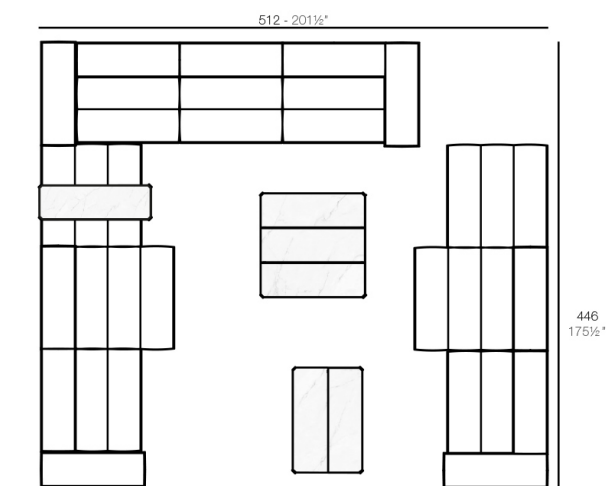

Products / Low Tables / Tablet Table 105x70x40cm

Tablet table 105x70x40cm

by Ramón Esteve

The outdoor sofa Tablet collection, designed by Ramon Esteve for Vondom, links new technologies and flexibility to the versatility of a sectional composition, creating a program based on the duality, identity and integration. Its character blends with the space and adapts itself to it.

Info

Description

Item suitable for indoor and outdoor use.

Weight: 21.5 Kg

TABLET Mesa Baja 2
TABLET Low Table 2

Combinations

- 5 x 54214 Sofá Módulo Central - Sectional Sofa Armless
- 2 x 54226 Sofá Módulo Central Chaiselongue - Sectional Sofa Armless Chaiselongue
- 2 x 54224 Sofá Módulo Brazo Izquierdo - Sectional Sofa Left Arm
- 2 x 54225 Sofá Módulo Brazo Derecho - Sectional Sofa Right Arm
- 2 x 54213 Puff L - Ottoman L
- 1 x 54219 Mesa Baja 1 - Coffee Table 1
- 1 x 54220 Mesa Baja 2 - Coffee Table 2
- 1 x 54221 Mesa Baja 3 - Coffee Table 3

- 1 x 54214 Sofá Módulo Central - Sectional Sofa Armless
- 1 x 54226 Sofá Módulo Central Chaiselongue - Sectional Sofa Armless Chaiselongue
- 1 x 54224 Sofá Módulo Brazo Izquierdo - Sectional Sofa Left Arm
- 1 x 54213 Puff L - Ottoman L