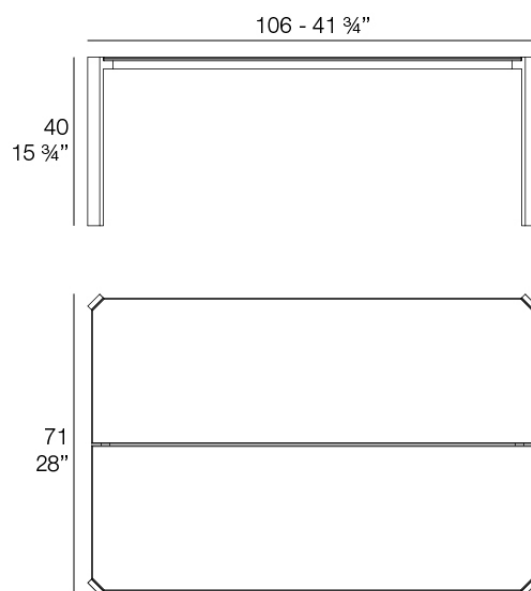

Products / Low Tables / Tablet Table 105x70x40cm

Tablet table 105x70x40cm

by Ramón Esteve

The outdoor sofa Tablet collection, designed by Ramon Esteve for Vondom, links new technologies and flexibility to the versatility of a sectional composition, creating a program based on the duality, identity and integration. Its character blends with the space and adapts itself to it.

Info

Description

Item suitable for indoor and outdoor use.

Weight: 21.5 Kg

TABLET Mesa Baja 2
TABLET Low Table 2

Combinations

- 5 x 54214 Sofá Módulo Central - Sectional Sofa Armless
- 2 x 54226 Sofá Módulo Central Chaiselongue - Sectional Sofa Armless Chaiselongue
- 2 x 54224 Sofá Módulo Brazo Izquierdo - Sectional Sofa Left Arm
- 2 x 54225 Sofá Módulo Brazo Derecho - Sectional Sofa Right Arm
- 2 x 54213 Puff L - Ottoman L
- 1 x 54219 Mesa Baja 1 - Coffee Table 1
- 1 x 54220 Mesa Baja 2 - Coffee Table 2
- 1 x 54221 Mesa Baja 3 - Coffee Table 3