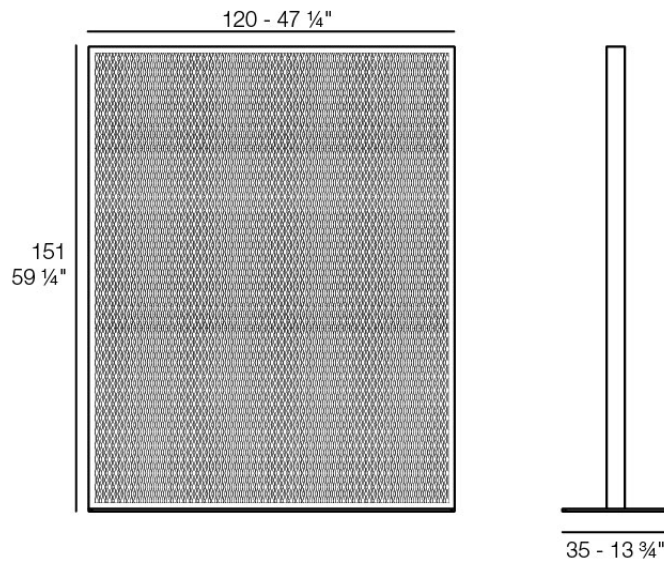

Products / Objects / The Factory Area Divider 120x150

The factory area divider 120x150

by Ramón Esteve

The Factory Collection, designed by Ramon Esteve for Vondom, is **characterized by the aluminum profile and the “deployé” mesh**. Discover this collection of aluminium furniture composed of a modular sofa, an armchair, a lounger, a side table, a lamp, a coffee table, a high table, chairs, and a room divider.

Info

Description

Space divider made with an aluminum profile and deployed mesh, all materials and components are resistant to extreme weather conditions. Available in different finishes.

Weight: 30.06 Kg

THE FACTORY Separador de Ambientes 120x150
THE FACTORY Room Divider 47 1/4"x 59 1/4"

Finishes

finishes

ALUMINIUM

Ref. 54611

traffic gray

almond

crema