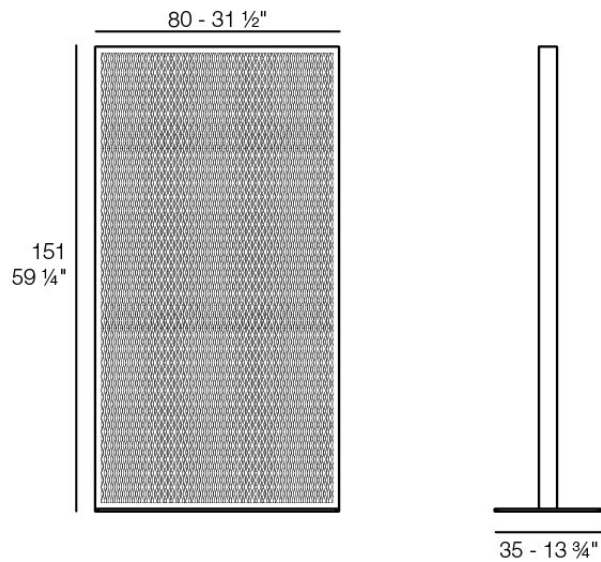

# The factory area divider 80x150

by Ramón Esteve

The Factory Collection, designed by Ramon Esteve for Vondom, is **characterized by the aluminum profile and the “deployé” mesh**. Discover this collection of aluminium furniture composed of a modular sofa, an armchair, a lounger, a side table, a lamp, a coffee table, a high table, chairs, and a room divider.

## Description

Space divider made with an aluminum profile and deployed mesh, all materials and components are resistant to extreme weather conditions. Available in different finishes.

Weight: 26.05 Kg

THE FACTORY Separador de Ambientes 80x150  
THE FACTORY Room Divider 31 1/2"x 59 1/4"