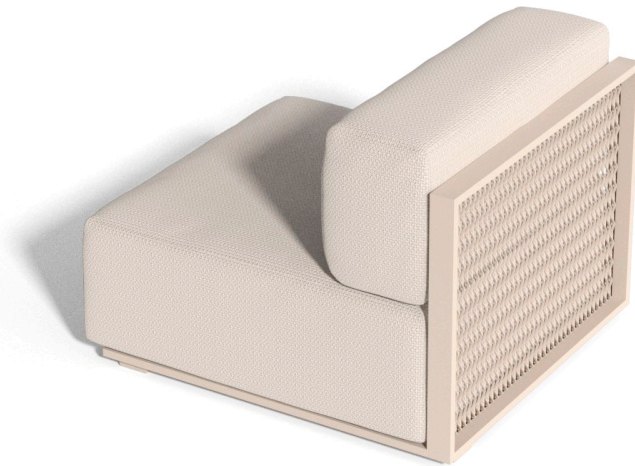

The factory armless section

by Ramón Esteve

The Factory Collection, designed by Ramon Esteve for Vondom, is **characterized by the aluminum profile and the “deployé” mesh**. Discover this collection of aluminium furniture composed of a modular sofa, an armchair, a lounge, a side table, a lamp, a coffee table, a high table, chairs, and a room divider.

Info

Description

Made from aluminum and with a very comfortable padding. Our fabrics are available in a wide range of colours and very pleasant to touch. This collection is suitable for an indoor and an outdoor use.