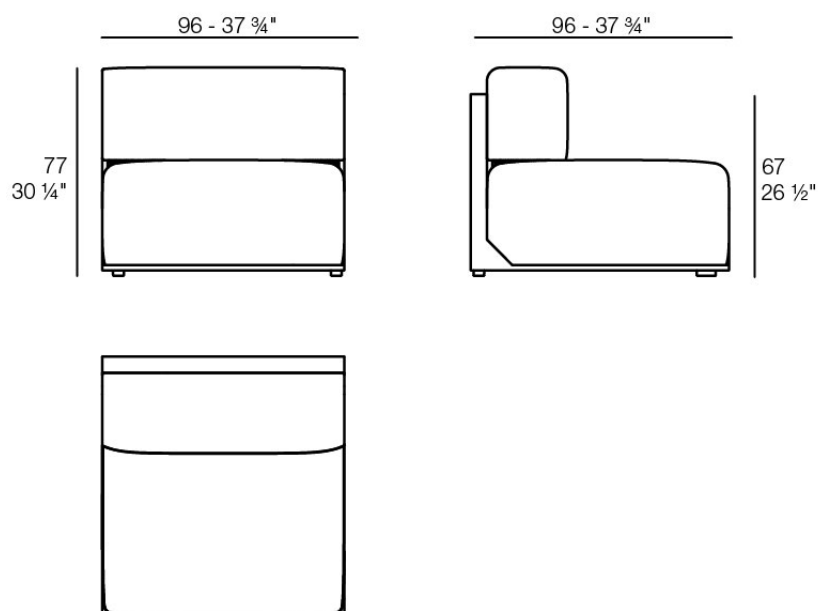

Info

Description

Made from aluminum and with a very comfortable padding. Our fabrics are available in a wide range of colours and very pleasant to touch. This collection is suitable for an indoor and an outdoor use.

Weight: 24.77 Kg

THE FACTORY Sofá Módulo Central
THE FACTORY Sectional Sofa Central