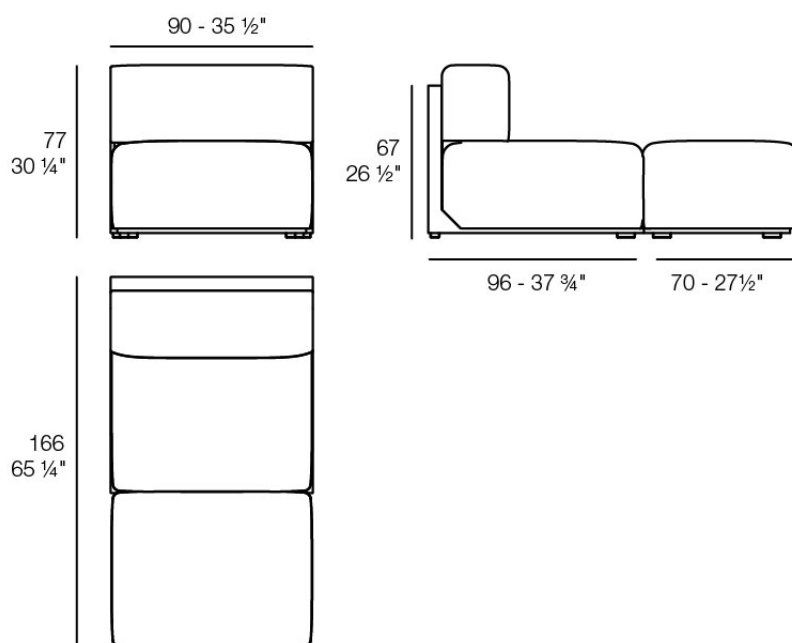

Weight: 41.19 Kg

THE FACTORY Sofá Módulo Chaiselonge Derecho
THE FACTORY Sectional Sofa Right Chaiselonge

Finishes

finishes

ALUMINIUM

Ref. 54609

crema

melon