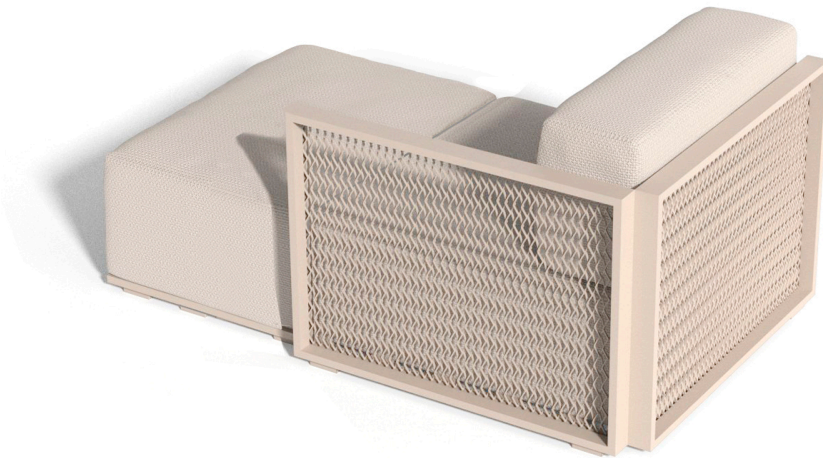

Products / Sofas / The Factory Sofa Modular

The factory chaiselongue left section

by Ramón Esteve

The Factory Collection, designed by Ramon Esteve for Vondom, is **characterized by the aluminum profile and the “deployé” mesh**. Discover this collection of aluminium furniture composed of a modular sofa, an armchair, a lounger, a side table, a lamp, a coffee table, a high table, chairs, and a room divider.

Info

Description

Made from aluminum and with a very comfortable padding. Our fabrics are available in a wide range of colours and very pleasant to touch. This collection is suitable for an indoor and an outdoor use.

Weight: 47.02 Kg

THE FACTORY Sofá Módulo Chaiselonge Central
 THE FACTORY Sectional Sofa Central Chaiselonge

Finishes

finishes

ALUMINIUM

Ref. 54608

traffic gray

almond

white

purjai red

notte blue

british gray

pickle

Lacquered aluminium profile.

fabric

GLAD