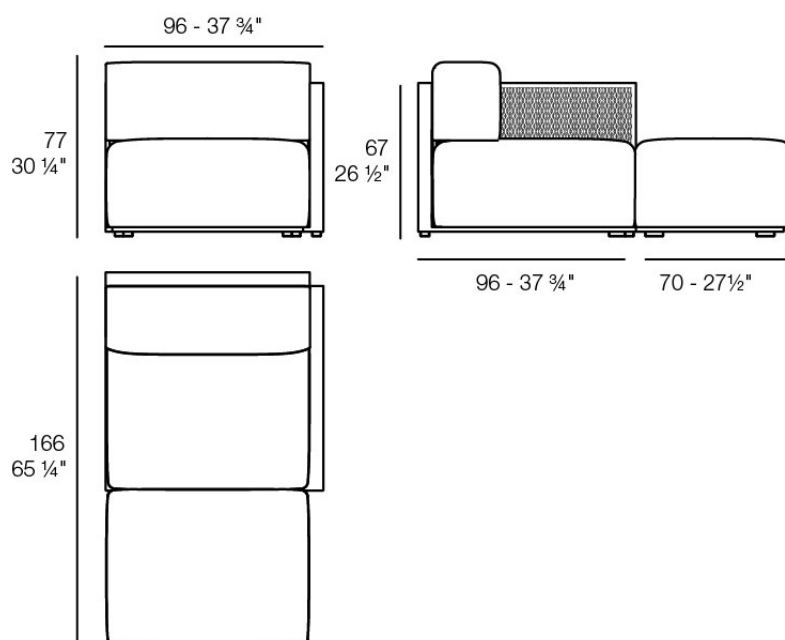

Info

Description

Made from aluminum and with a very comfortable padding. Our fabrics are available in a wide range of colours and very pleasant to touch. This collection is suitable for an indoor and an outdoor use.

Weight: 47.02 Kg

THE FACTORY Sofá Módulo Chaiselonge Central
THE FACTORY Sectional Sofa Central Chaiselonge