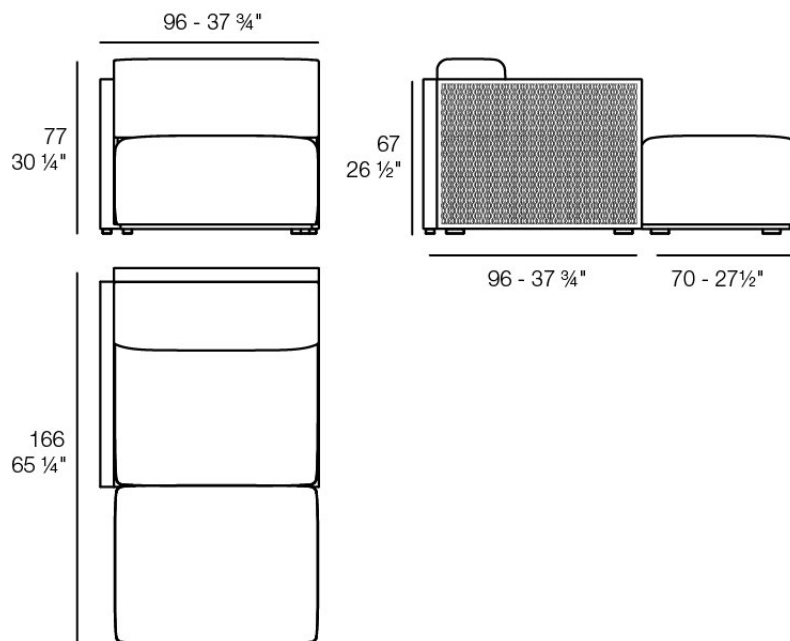

Weight: 47.02 Kg

THE FACTORY Sofá Módulo Chaiselonge Izquierdo  
THE FACTORY Sectional Sofa Right Chaiselonge