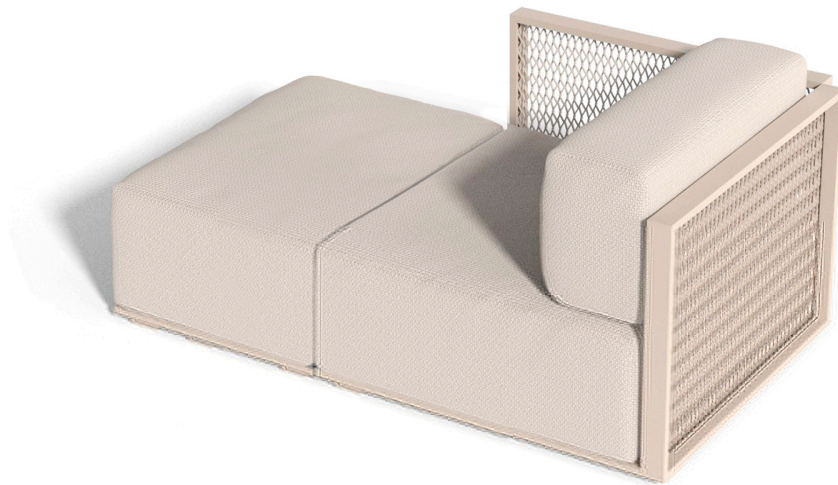

# The factory chaiselongue right section

by Ramón Esteve

The Factory Collection, designed by Ramon Esteve for Vondom, is **characterized by the aluminum profile and the “deployé” mesh**. Discover this collection of aluminium furniture composed of a modular sofa, an armchair, a lounger, a side table, a lamp, a coffee table, a high table, chairs, and a room divider.

## Description

Made from aluminum and with a very comfortable padding. Our fabrics are available in a wide range of colours and very pleasant to touch. This collection is suitable for an indoor and an outdoor use.