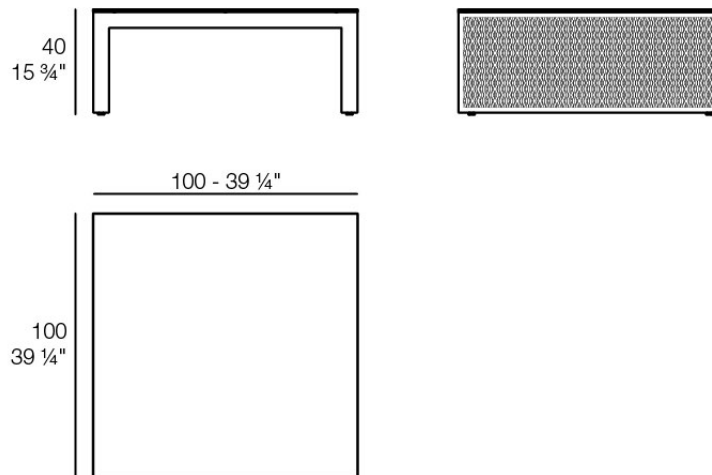

Products / Low Tables / The Factory Coffee Table 100x100x40

The factory coffee table 100x100x40

by Ramón Esteve

The Factory Collection, designed by Ramon Esteve for Vondom, is **characterized by the aluminum profile and the “deployé” mesh**. Discover this collection of aluminium furniture composed of a modular sofa, an armchair, a lounge, a side table, a lamp, a coffee table, a high table, chairs, and a room divider.

Info

Description

Composing of an aluminum profile and deployed mesh, all materials and components are resistant to extreme weather conditions. Available in different finishes.

Weight: 8.76 Kg

THE FACTORY Mesa Baja 100x100
THE FACTORY Low Table 39 1/4"x 39 1/4"