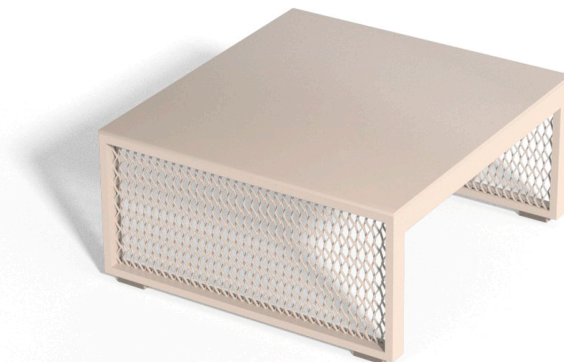

Products / Low Tables / The Factory Coffee Table 100x100x40

The factory coffee table 100x100x40

by Ramón Esteve

The Factory Collection, designed by Ramon Esteve for Vondom, is **characterized by the aluminum profile and the “deployé” mesh**. Discover this collection of aluminium furniture composed of a modular sofa, an armchair, a lounge, a side table, a lamp, a coffee table, a high table, chairs, and a room divider.

Info

Description

Composing of an aluminum profile and deployed mesh, all materials and components are resistant to extreme weather conditions. Available in different finishes.

Weight: 8.76 Kg

THE FACTORY Mesa Baja 100x100
THE FACTORY Low Table 39 1/4"x 39 1/4"

Finishes

finishes

ALUMINIUM

Ref. 54614

crema

melon

castoro fiber

red

british gray

almond

traffic gray

Lacquered aluminium profile.

tableros

TABLE

Ref. 54614TBL

Ambients