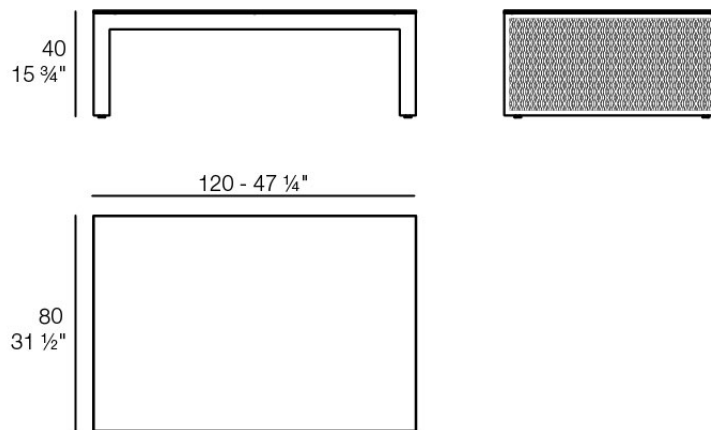

# The factory coffee table 120x80x40

by Ramón Esteve

The Factory Collection, designed by Ramon Esteve for Vondom, is **characterized by the aluminum profile and the “deployé” mesh**. Discover this collection of aluminium furniture composed of a modular sofa, an armchair, a lounger, a side table, a lamp, a coffee table, a high table, chairs, and a room divider.

## Description

Composing of an aluminum profile and deployed mesh, all materials and components are resistant to extreme weather conditions. Available in different finishes.

Weight: 11.26 Kg

THE FACTORY Mesa Baja 120x80  
THE FACTORY Low Table 47¼x 31½