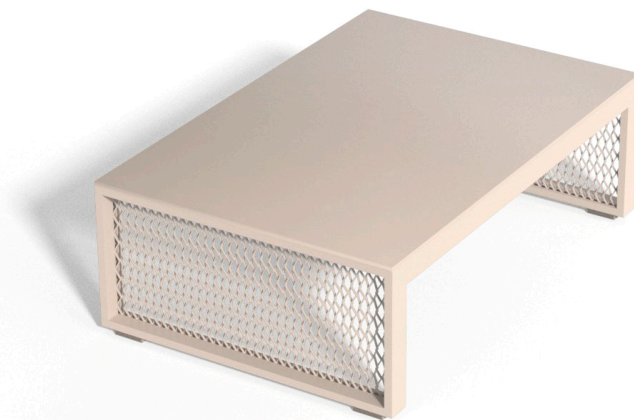

Products / Low Tables / The Factory Coffee Table 120x80x40

# The factory coffee table 120x80x40

by Ramón Esteve

The Factory Collection, designed by Ramon Esteve for Vondom, is **characterized by the aluminum profile and the “deployé” mesh**. Discover this collection of aluminium furniture composed of a modular sofa, an armchair, a lounger, a side table, a lamp, a coffee table, a high table, chairs, and a room divider.

## Description

Composing of an aluminum profile and deployed mesh, all materials and components are resistant to extreme weather conditions. Available in different finishes.

Weight: 11.26 Kg

THE FACTORY Mesa Baja 120x80  
THE FACTORY Low Table 47¼x 31½