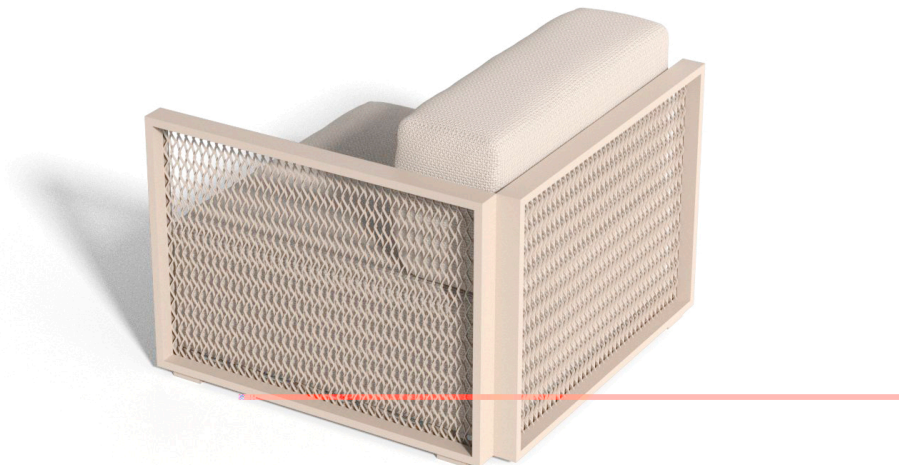

Products / Sofas / The Factory Sofa Modular

The factory left armrest

by Ramón Esteve

The Factory Collection, designed by Ramon Esteve for Vondom, is **characterized by the aluminum profile and the “deployé” mesh**. Discover this collection of aluminium furniture composed of a modular sofa, an armchair, a lounge, a side table, a lamp, a coffee table, a high table, chairs, and a room divider.

Info

Description

Made from aluminum and with a very comfortable padding. Our fabrics are available in a wide range of colours and very pleasant to touch. This collection is suitable for an indoor and an outdoor use.

traffic gray

melon

crema

castoro fiber

red

Lacquered aluminium profile.

fabric

GLAD