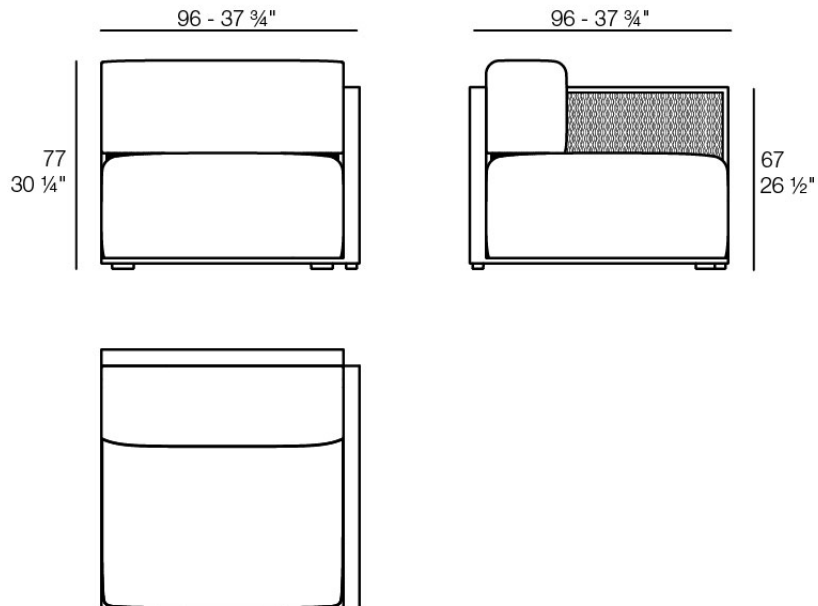

Info

Description

Made from aluminum and with a very comfortable padding. Our fabrics are available in a wide range of colours and very pleasant to touch. This collection is suitable for an indoor and an outdoor use.

Weight: 30.23 Kg

THE FACTORY Sofá Módulo Izquierdo
THE FACTORY Sectional Sofa Left