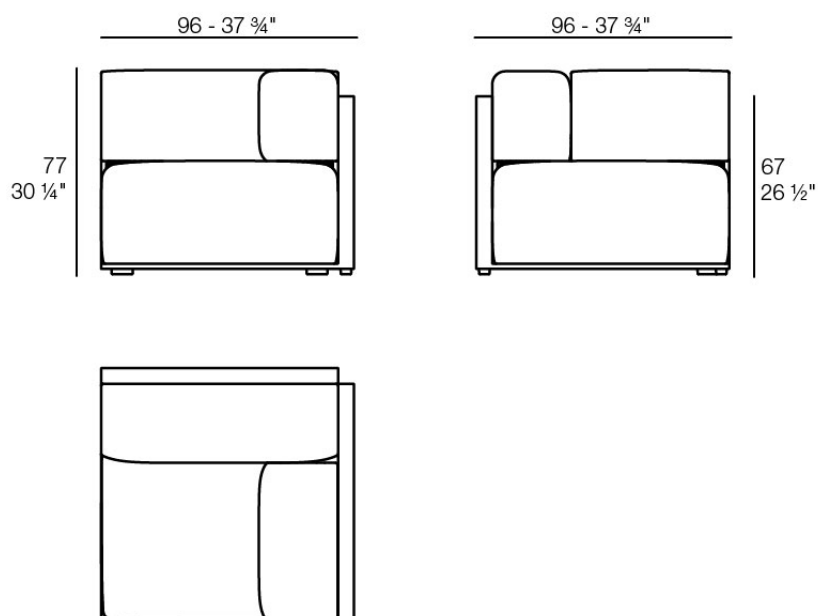

Info

Description

Made from aluminum and with a very comfortable padding. Our fabrics are available in a wide range of colours and very pleasant to touch. This collection is suitable for an indoor and an outdoor use.

Weight: 32.81 Kg

THE FACTORY Sofá Módulo Esquina Izquierda
THE FACTORY Sectional Sofa Corner Left