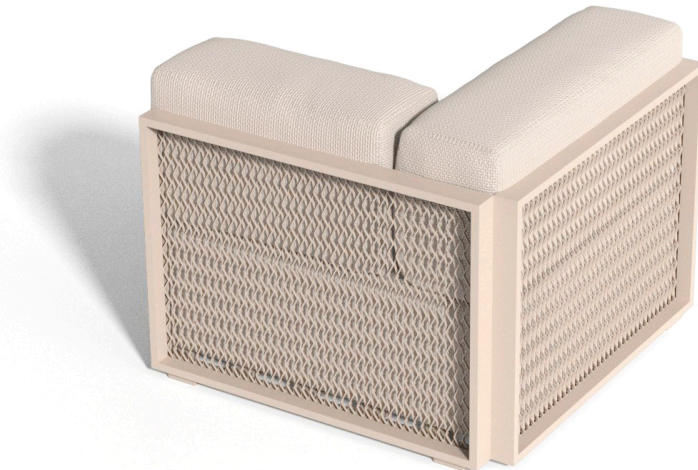

Products / Sofas / The Factory Sofa Modular

The factory left corner section

by Ramón Esteve

The Factory Collection, designed by Ramon Esteve for Vondom, is **characterized by the aluminum profile and the “deployé” mesh**. Discover this collection of aluminium furniture composed of a modular sofa, an armchair, a lounge, a side table, a lamp, a coffee table, a high table, chairs, and a room divider.

Info

Description

Made from aluminum and with a very comfortable padding. Our fabrics are available in a wide range of colours and very pleasant to touch. This collection is suitable for an indoor and an outdoor use.

Weight: 32.81 Kg

THE FACTORY Sofá Módulo Esquina Izquierda
THE FACTORY Sectional Sofa Corner Left

Finishes

finishes

LACQUERED

Ref. 54604

crema

melon

notte blue

pickle

british gray

almond

traffic gray

Lacquered aluminium profile.

fabric

GLAD