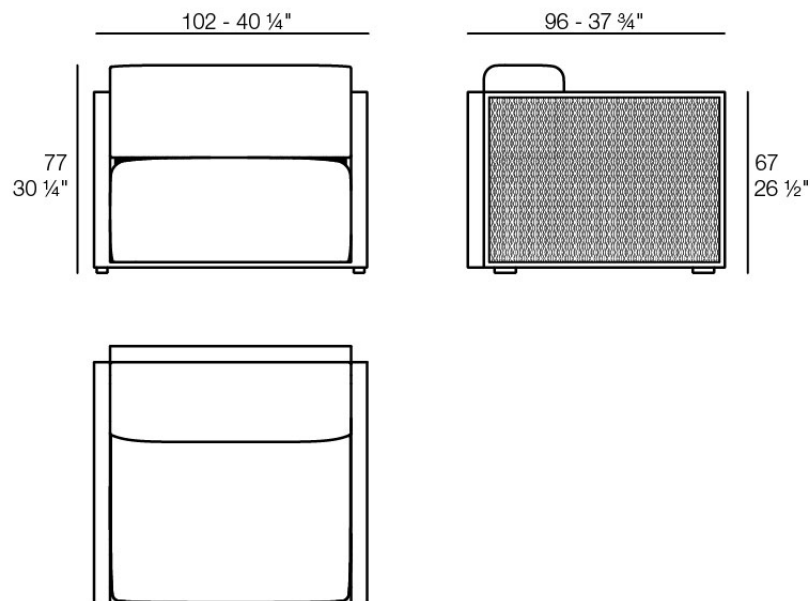

Weight: 36.72 Kg

THE FACTORY Butaca
THE FACTORY Armchair

Finishes

finishes

LACQUERED

Ref. 54600

bronze

red