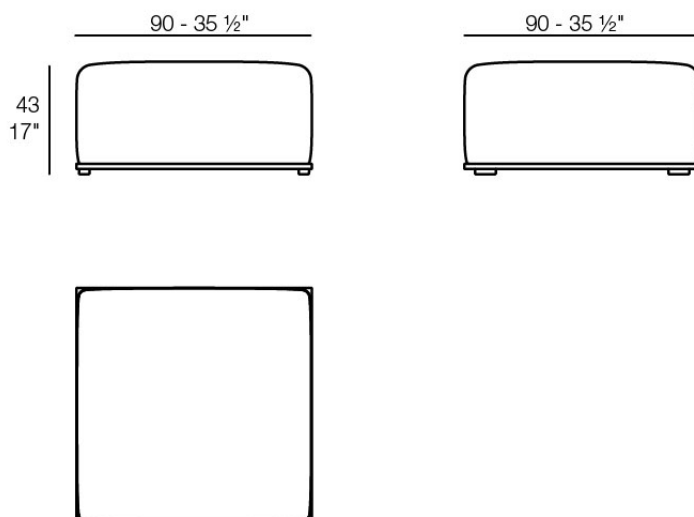

Info

Description

Made from aluminum and with a very comfortable padding. Our fabrics are available in a wide range of colours and very pleasant to touch. This collection is suitable for an indoor and an outdoor use.

Weight: 16.88 Kg

THE FACTORY Sofá Módulo Puff M
THE FACTORY Sectional Sofa Puff M