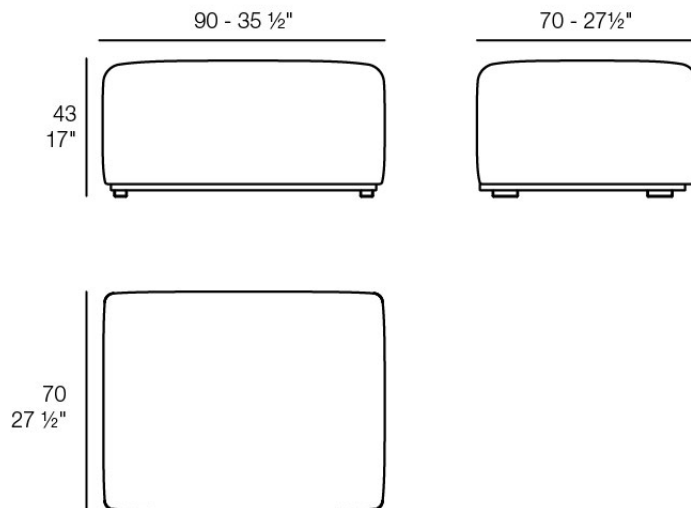

Info

Description

Made from aluminum and with a very comfortable padding. Our fabrics are available in a wide range of colours and very pleasant to touch. This collection is suitable for an indoor and an outdoor use.

Weight: 11.71 Kg

THE FACTORY Puff S
THE FACTORY Puff S