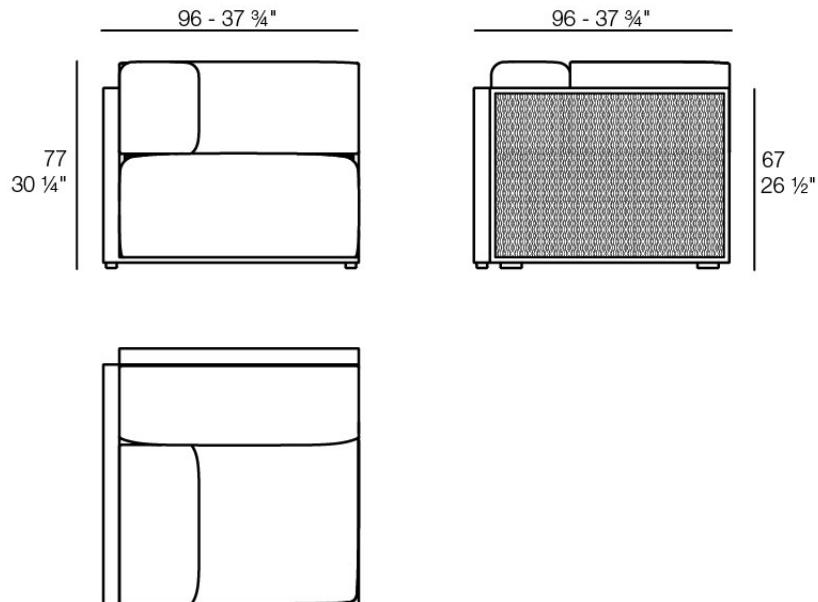

Info

Description

Made from aluminum and with a very comfortable padding. Our fabrics are available in a wide range of colours and very pleasant to touch. This collection is suitable for an indoor and an outdoor use.

Weight: 32.81 Kg

THE FACTORY Sofá Módulo Esquina Derecha
THE FACTORY Sectional Sofa Corner Right