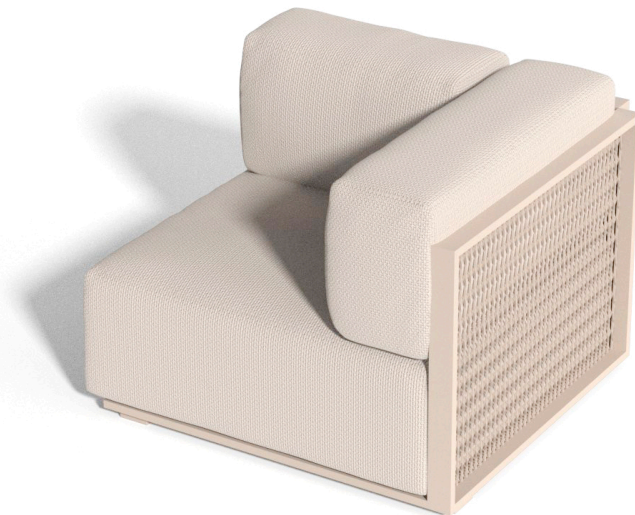

Products / Sofas / The Factory Sofa Modular

The factory right corner section

by Ramón Esteve

The Factory Collection, designed by Ramon Esteve for Vondom, is **characterized by the aluminum profile and the “deployé” mesh**. Discover this collection of aluminium furniture composed of a modular sofa, an armchair, a lounge, a side table, a lamp, a coffee table, a high table, chairs, and a room divider.

Info

Description

Made from aluminum and with a very comfortable padding. Our fabrics are available in a wide range of colours and very pleasant to touch. This collection is suitable for an indoor and an outdoor use.

Weight: 32.81 Kg

THE FACTORY Sofá Módulo Esquina Derecha
THE FACTORY Sectional Sofa Corner Right

Finishes

finishes

LACQUERED

Ref. 54603

castoro fiber

red

pickle

traffic gray

almond

crema

melon

Lacquered aluminium profile.

fabric

GLAD