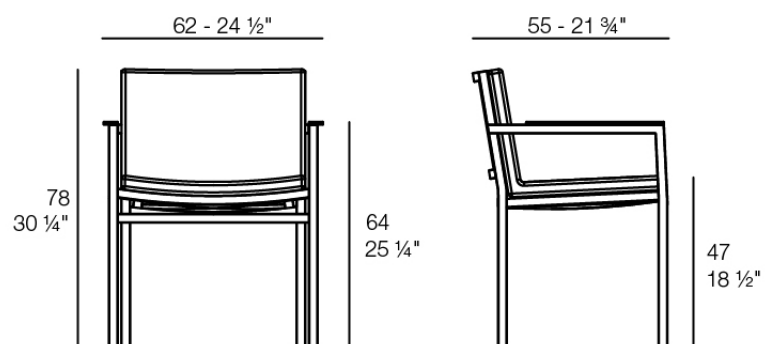

Info

Description

THE FACTORY Silla
THE FACTORY Chair