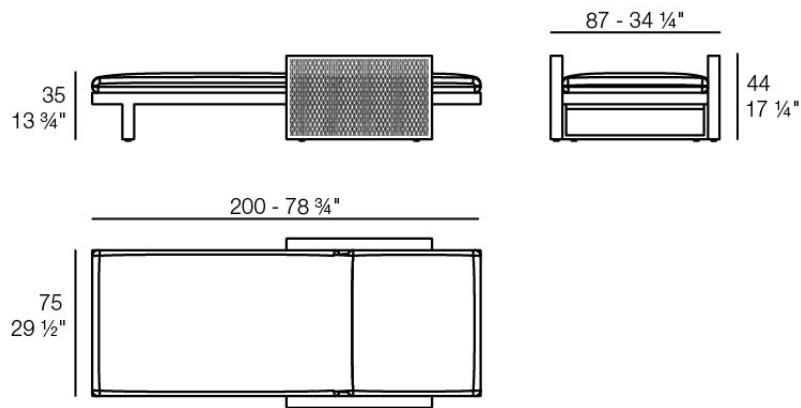

Weight: 28.18 Kg

THE FACTORY Tumbona
THE FACTORY Sun Lounger

Finishes

finishes

ALUMINIUM

Ref. 54610

almond

traffic gray