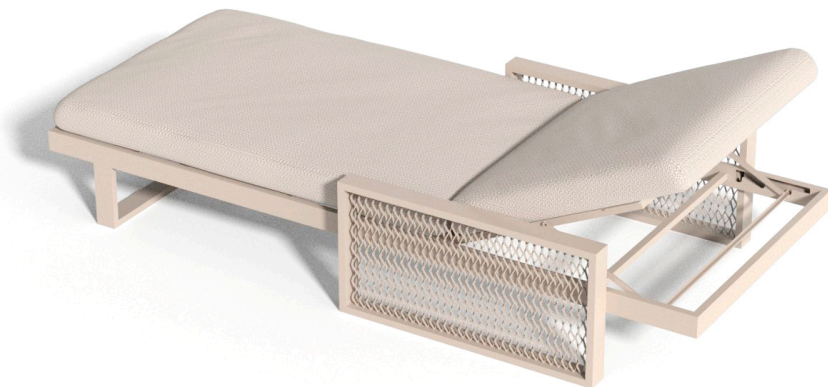

Products / Sun Loungers / The Factory Sun Lounger

The factory sun lounger

by Ramón Esteve

The Factory Collection, designed by Ramon Esteve for Vondom, is **characterized by the aluminum profile and the “deployé” mesh**. Discover this collection of aluminium furniture composed of a modular sofa, an armchair, a lounger, a side table, a lamp, a coffee table, a high table, chairs, and a room divider.

Info

Description

Made from aluminum and with a very comfortable padding. Our fabrics are available in a wide range of colours and very pleasant to touch. This collection is suitable for an indoor and an outdoor use.

Weight: 28.18 Kg

THE FACTORY Tumbona
THE FACTORY Sun Lounger

Finishes

finishes

ALUMINIUM

Ref. 54610

almond

traffic gray