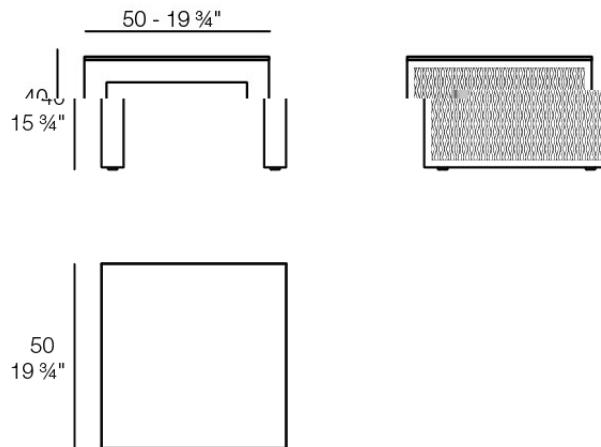

Products / Low Tables / The Factory Table Sun Lounger

The factory table sun lounger

by Ramón Esteve

The Factory Collection, designed by Ramon Esteve for Vondom, is **characterized by the aluminum profile and the “deployé” mesh**. Discover this collection of aluminium furniture composed of a modular sofa, an armchair, a lounger, a side table, a lamp, a coffee table, a high table, chairs, and a room divider.

Info

Description

Composing of an aluminum profile and deployed mesh, all materials and components are resistant to extreme weather conditions. Available in different finishes.

Weight: 5.74 Kg

THE FACTORY Mesa Tumbona
THE FACTORY Table Sun Lounger