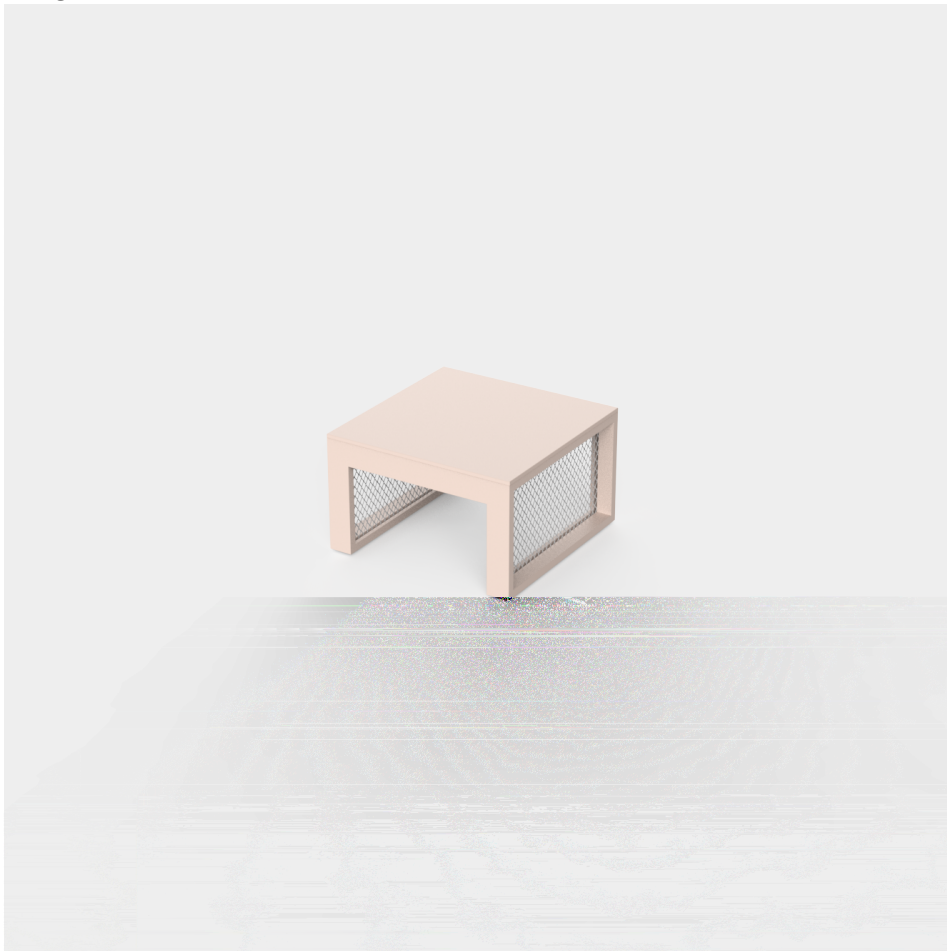

Products / Low Tables / The Factory Table Sun Lounger

The factory table sun lounger

by Ramón Esteve

The Factory Collection, designed by Ramon Esteve for Vondom, is **characterized by the aluminum profile and the “deployé” mesh**. Discover this collection of aluminium furniture composed of a modular sofa, an armchair, a lounger, a side table, a lamp, a coffee table, a high table, chairs, and a room divider.

Info

Description

Composing of an aluminum profile and deployed mesh, all materials and components are resistant to extreme weather conditions. Available in different finishes.

Weight: 5.74 Kg

THE FACTORY Mesa Tumbona
THE FACTORY Table Sun Lounger

Finishes

finishes

ALUMINIUM

Ref. 54623

almond

traffic gray

melon

crema

notte blue

pickle

british gray

Lacquered aluminium profile.

tableros

TABLE

Ref. 54623TBL

Ambients