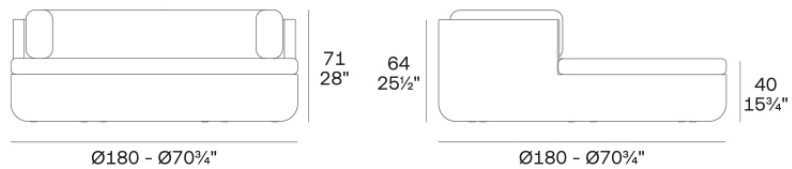

Info

Description

Made of polyethylene resin by rotational moulding. 100% Recyclable. Item suitable for indoor and outdoor use. Available in different finishes.

Weight: 21.41 Kg

Ulm. Daybed fixed backrest
Ulm. Daybed cabezal fijo

	Rotation Giro	Thick Cushion Grosor acolchado
Daybed fixed backrest	360°	4"
Daybed cabezal fijo	360°	10

Accessories

- **SIDE TABLE**

HPL Side table

- **4-Pillow pack 60x60 cm.**

4 Pillow pack - 23"1/2"x23"1/2"