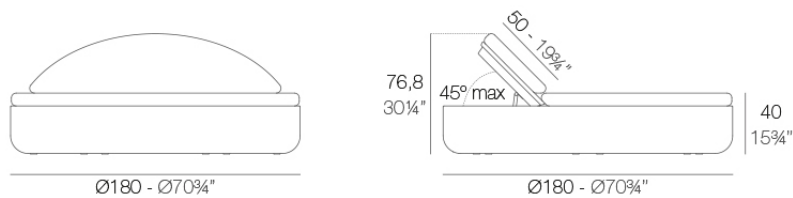

Info

Description

Made of polyethylene resin by rotational moulding. 100% Recyclable. Item suitable for indoor and outdoor use. Available in different finishes.

Weight: 76.89 Kg

ULM Daybed reclinable
ULM Daybed reclining backrest

	Rotation Giro	Thick cushion Grosor acolchado
Daybed reclining backrest	360°	4"
Daybed reclinable	360°	10

Accessories

- **SIDE TABLE**

HPL Side table

- **4-Pillow pack 60x60 cm.**

4 Pillow pack - 23"1/2"x23"1/2"