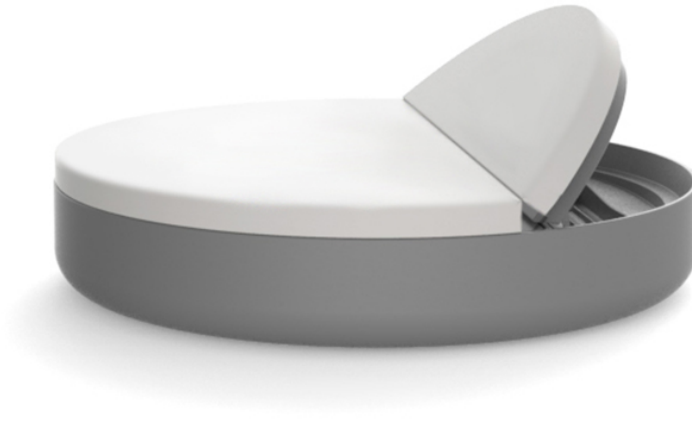

Ulm daybed reclining backrest

by Ramón Esteve

Ulm furniture collection, designed by Ramón Esteve for Vondom, is fashioned as the new norm with an **inherit universal and logical appeal**. A functional seating collection that strikes a perfect balance between design, technology, and ergonomics based on basic cube, prism, and spherical shapes.

Info

Description

Made of polyethylene resin by rotational moulding. 100% Recyclable. Item suitable for indoor and outdoor use. Available in different finishes.

Weight: 76.89 Kg

ULM Daybed reclinable
ULM Daybed reclining backrest

	Rotation Giro	Thick cushion Grosor acolchado
Daybed reclining backrest	360°	4"
Daybed reclinable	360°	10

Accessories

- **SIDE TABLE**

HPL Side table

- **4-Pillow pack 60x60 cm.**

4 Pillow pack - 23"1/2"x23"1/2"