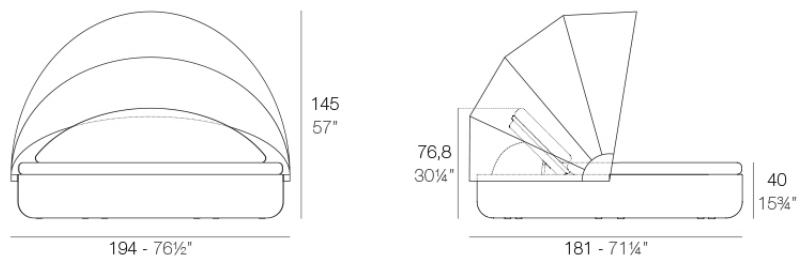

### Description

Weight: 100.89 Kg

ULM Daybed reclinable con parasol plegable  
ULM Daybed reclining backrest with folding sunroof

	Rotation Giro	Thick cushion Groceor acolchado
Daybed reclining backrest with folding sunroof	360°	4"
Daybed reclinable con parasol plegable	360°	10