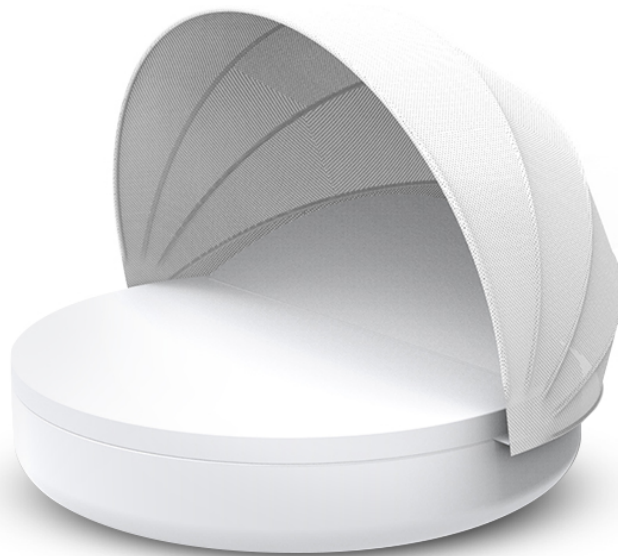

## Ulm daybed reclining backrest with folding canopy

by Ramón Esteve

Ulm furniture collection, designed by Ramón Esteve for Vondom, is fashioned as the new norm with an **inherit universal and logical appeal**. A functional seating collection that strikes a perfect balance between design, technology, and ergonomics based on basic cube, prism, and spherical shapes.

### Description

Weight: 100.89 Kg

ULM Daybed reclinable con parasol plegable  
ULM Daybed reclining backrest with folding sunroof

	Rotation Giro	Thick cushion Groceor acolchado
Daybed reclining backrest with folding sunroof	360°	4"
Daybed reclinable con parasol plegable	360°	10