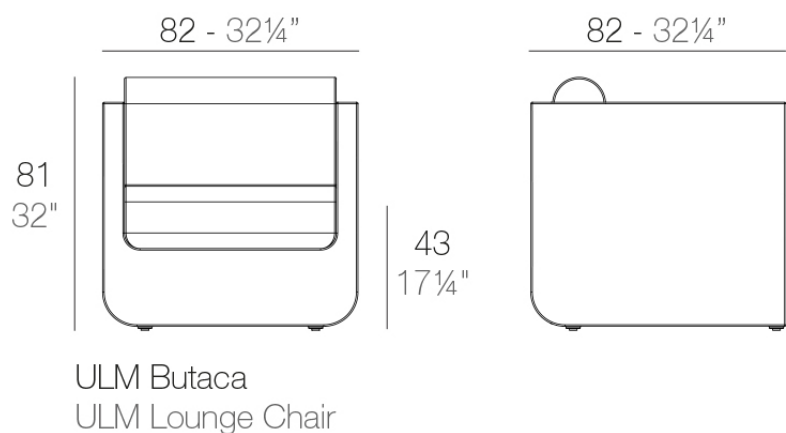

Info

Description

Made of polyethylene resin by rotational moulding. 100% Recyclable. Item suitable for indoor and outdoor use. Available in different finishes.

Weight: 26.15 Kg

Finishes

finishes

BASIC

Ref. 54134