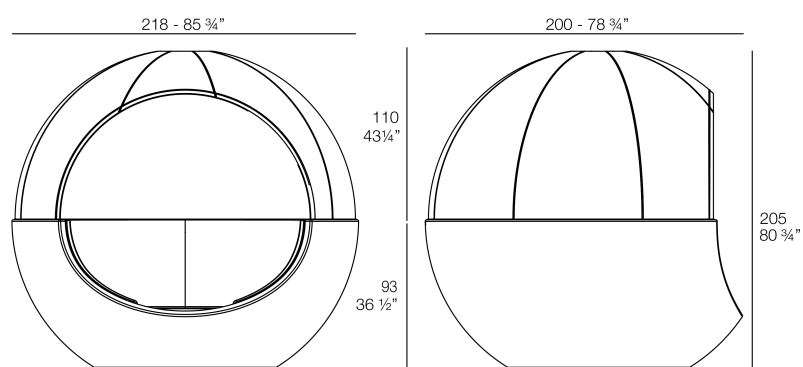

### Description

Weight: 129.8 Kg

MOON Daybed con parasol  
MOON daybed with sunroof