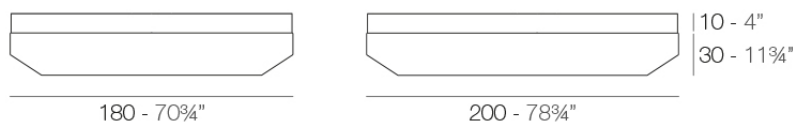

Info

Description

Made of polyethylene resin by rotational moulding. 100% Recyclable. Item suitable for indoor and outdoor use. Available in different finishes.

Weight: 79.02 Kg

VELA Daybed basic cuadrado. Giro 360°.
VELA Daybed basic square. Rotation 360°.