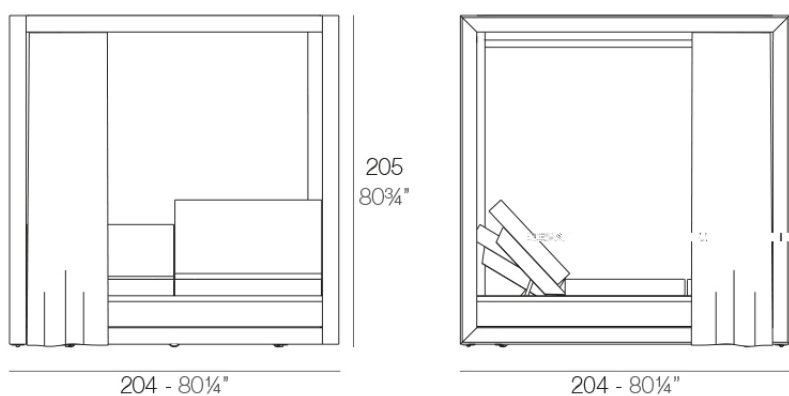

Info

Description

Canopy system made of thermo-lacquered aluminium profiles. Ceiling made of Sunvision fabric and curtains of Velum fabric . Item suitable for indoor and outdoor use.

Weight: 80.43 Kg

VELA Pérgola con cortinas (daybed no incluido)
VELA Canopy with curtain (daybed not included)