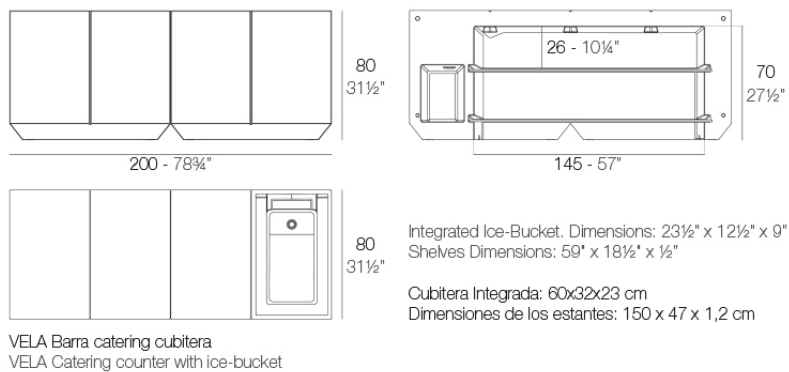

Info

Description

Made of polyethylene resin by rotational moulding. 100% Recyclable. Item suitable for indoor and outdoor use. Available in different finishes.

Weight: 65.6 Kg

Accessories

- **SHELVES**

2-HPL Flat shelf set. Black or white edge.