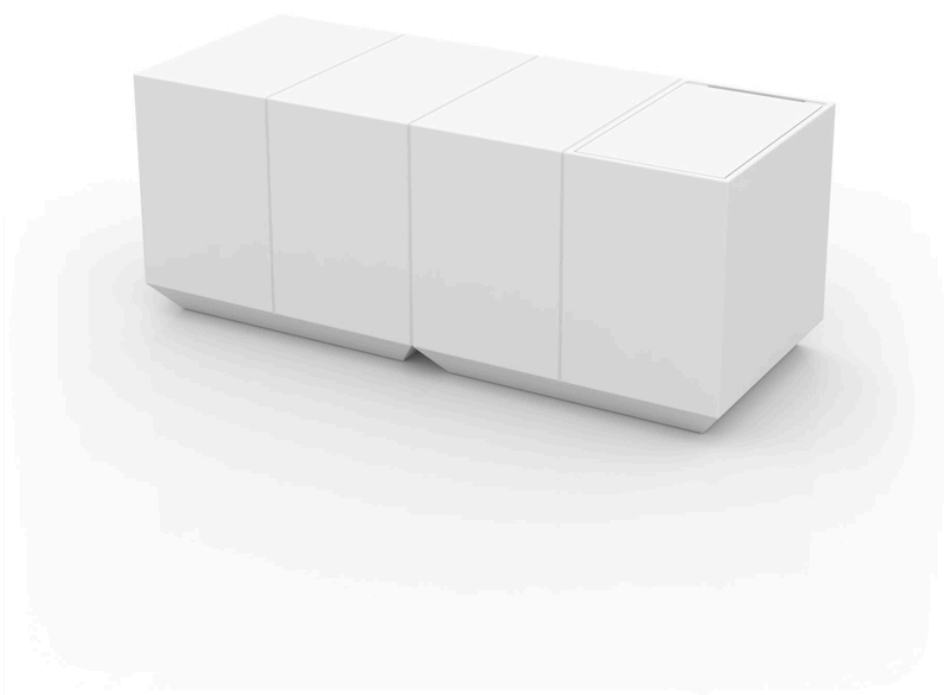

Vela catering bar ice bucket

by Ramón Esteve

Vela Collection, designed by [Ramon Esteve](#) for [Vondom](#). This extensive outdoor furniture and plantpot collection aims to offer the comfort and the quality of interior furniture without losing it's original qualities.

Info

Description

Made of polyethylene resin by rotational moulding. 100% Recyclable. Item suitable for indoor and outdoor use. Available in different finishes.

Weight: 65.6 Kg

Accessories

- **SHELVES**

2-HPL Flat shelf set. Black or white edge.