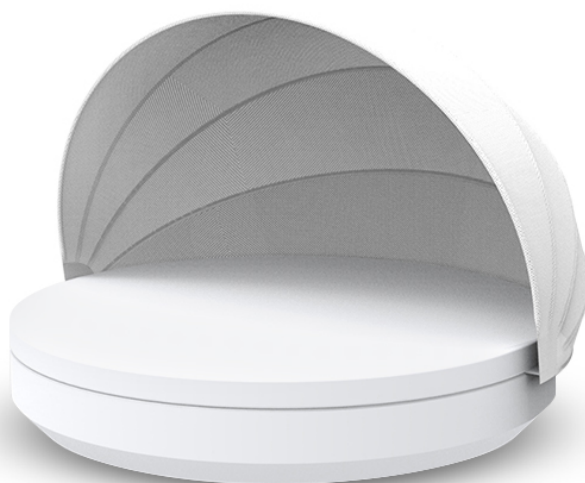

## Vela basic daybed ø210x40 with folding canopy

by Ramón Esteve

Vela Collection, designed by Ramon Esteve for Vondom. This extensive outdoor furniture and plantpot collection aims to offer the comfort and the quality of interior furniture without losing it's original qualities.

### Description

Made of polyethylene resin by rotational moulding. 100% Recyclable. Item suitable for indoor and outdoor use. Available with different finishes and options.

Weight: 80.37 Kg

VELA Daybed basic redondo con parasol plegable. Giro 360°.  
VELA Daybed round basic with folding sunroof. Rotation 360°.