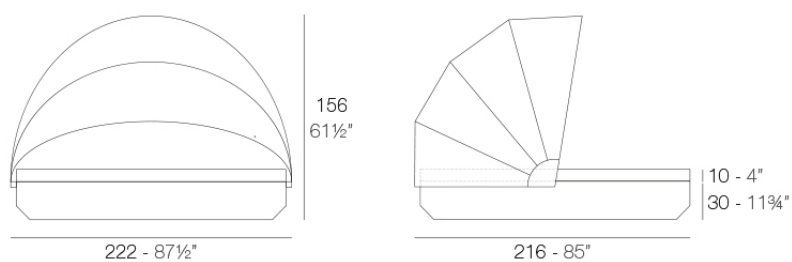

### Description

Made of polyethylene resin by rotational moulding. 100% Recyclable. Item suitable for indoor and outdoor use. Available with different finishes and options.

Weight: 80.37 Kg

VELA Daybed basic redondo con parasol plegable. Giro 360°.  
VELA Daybed round basic with folding sunroof. Rotation 360°.