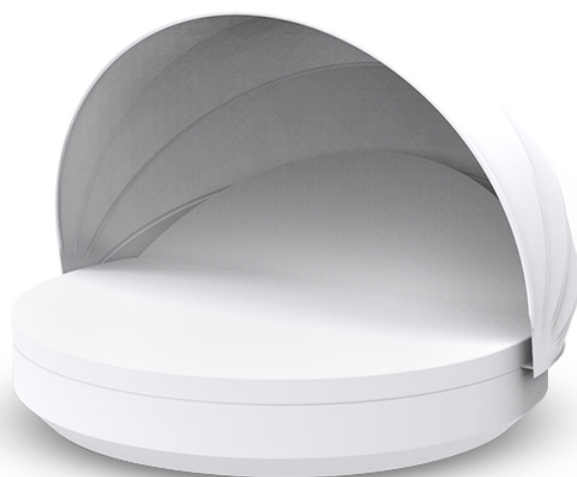

Vela daybed ø with reclining backrest and folding canopy

by Ramón Esteve

Vela Collection, designed by Ramon Esteve for Vondom. This extensive outdoor furniture and plantpot collection aims to offer the comfort and the quality of interior furniture without losing it's original qualities.

Info

Description

Made of polyethylene resin by rotational moulding. 100% Recyclable. Item suitable for indoor and outdoor use. Available with different finishes and options.

Weight: 104.07 Kg

VELA Daybed redondo reclinable con parasol plegable. Giro 360°.
VELA Daybed 1 reclining backrest round with folding sunroof. Rotation 360°.

Accessories

- **SIDE TABLE**

HPL Side table

- **4-Pillow pack 60x60 cm.**

4 Pillow pack - 23"1/2"x23"1/2"

- **PACK SOUND BLUETOOTH SYSTEM**

Link your smartphone or tablet to the sound system via Bluetooth.

Finishes