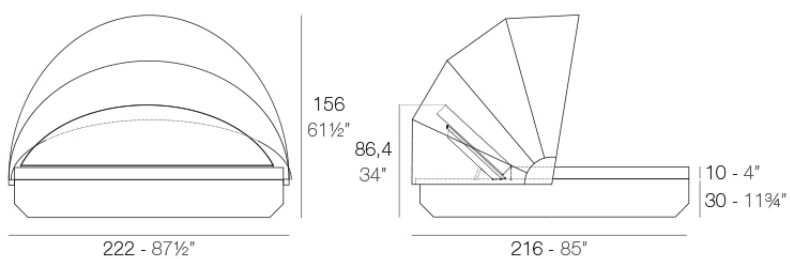

Info

Description

Made of polyethylene resin by rotational moulding. 100% Recyclable. Item suitable for indoor and outdoor use. Available with different finishes and options.

Weight: 104.07 Kg

VELA Daybed redondo reclinable con parasol plegable. Giro 360°.
VELA Daybed 1 reclining backrest round with folding sunroof. Rotation 360°.