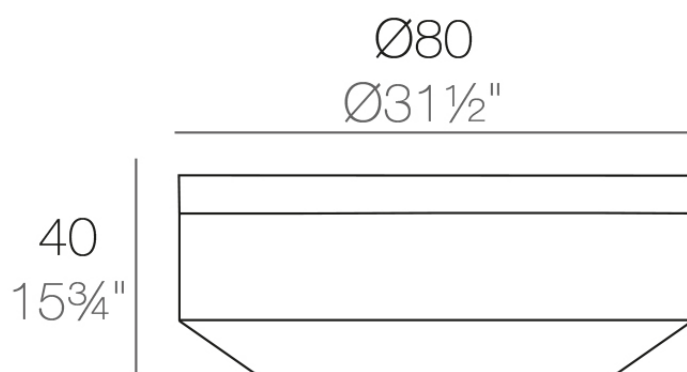

Info

Description

Weight: 10.38 Kg

VELA CHILL Puff $\text{Ø}80$

VELA CHILL Ottoman $\text{Ø}31\frac{1}{2}"$

Finishes

finishes

BASIC