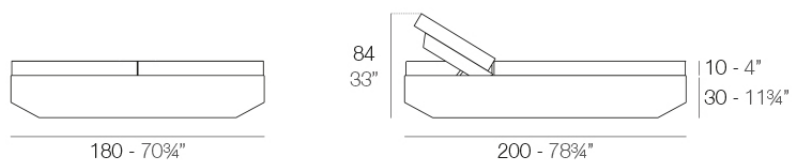

Info

Description

Made of polyethylene resin by rotational moulding. 100% Recyclable. Item suitable for indoor and outdoor use. Available in different finishes.

Weight: 98.11 Kg

VELA Daybed 2 cabezales reclinables. Giro 360°.
VELA Daybed 2 reclining backrest square. Rotation 360°.