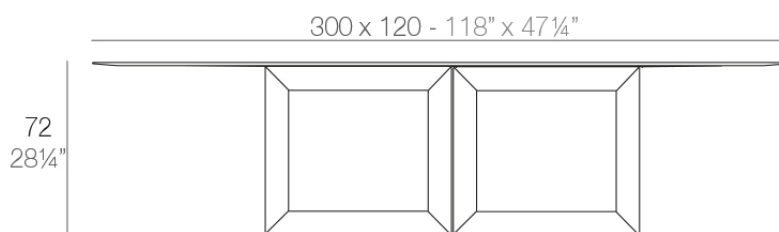

Info

Description

Made of polyethylene resin by rotational moulding. 100% Recyclable. Item suitable for indoor and outdoor use. Available with different finishes and options.

Weight: 99.3 Kg

VELA Mesa XL
VELA Table XL