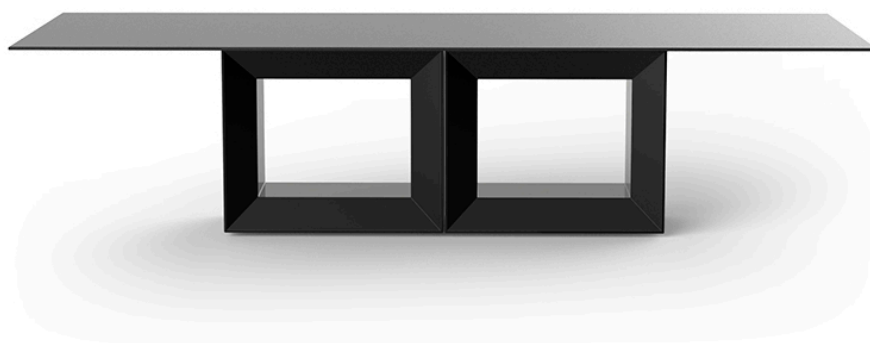

Vela table xl 300x120x72

by Ramón Esteve

Vela Collection, designed by Ramon Esteve for Vondom. This extensive outdoor furniture and plantpot collection aims to offer the comfort and the quality of interior furniture without losing it's original qualities.

Info

Description

Made of polyethylene resin by rotational moulding. 100% Recyclable. Item suitable for indoor and outdoor use. Available with different finishes and options.

Weight: 99.3 Kg

VELA Mesa XL
VELA Table XL