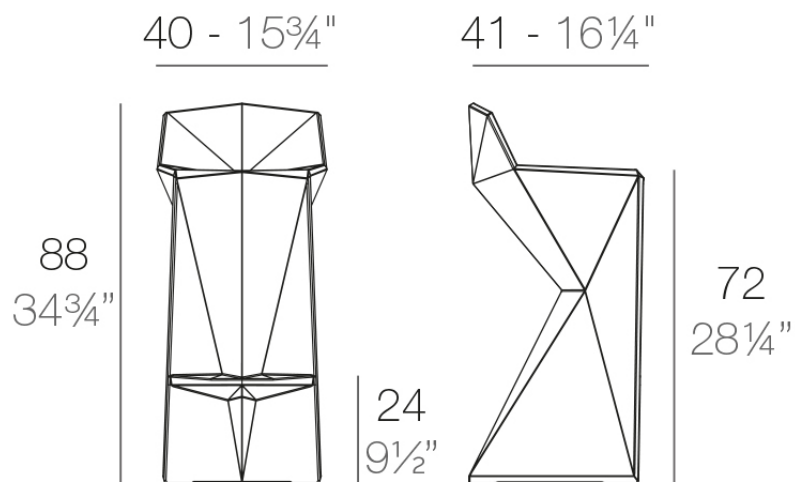

### Description

Made of polyethylene resin by rotational moulding. 100% Recyclable. Item suitable for indoor and outdoor use. Available in different finishes.

Weight: 5.51 Kg

VERTEX Taburete Alto

VERTEX Bar Stool