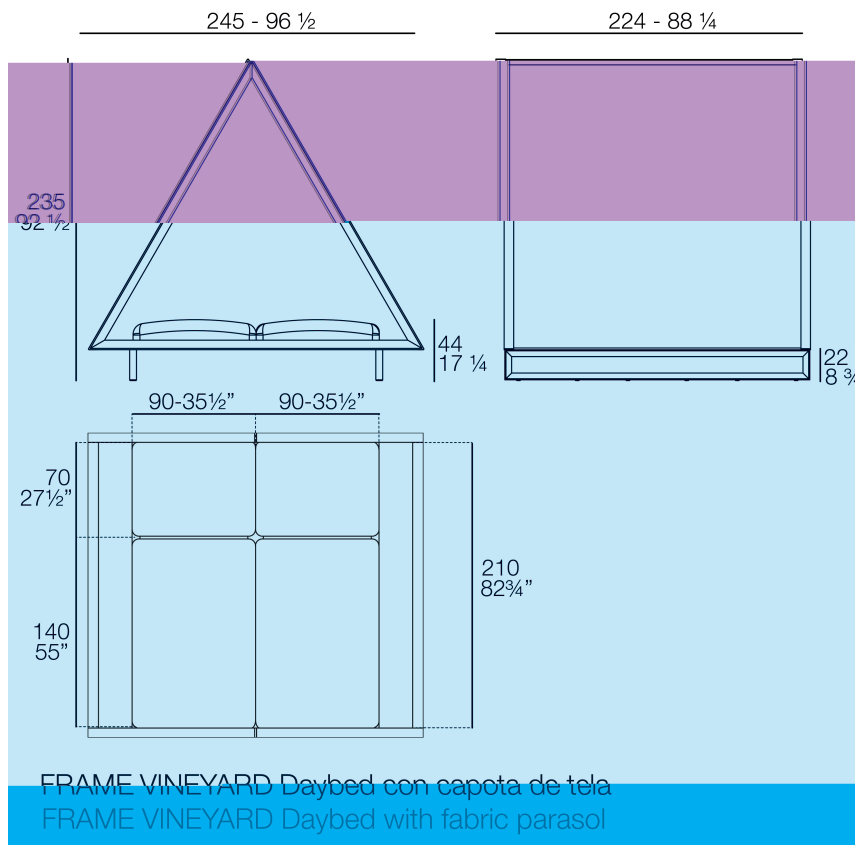

Weight: 142.26 Kg

Accessories

- **4-Pillow pack 60x60 cm.**

4 Pillow pack - 23"1/2"x23"1/2"

- **PACK SOUND BLUETOOTH SYSTEM**

Link your smartphone or tablet to the sound system via Bluetooth.

Finishes

finishes