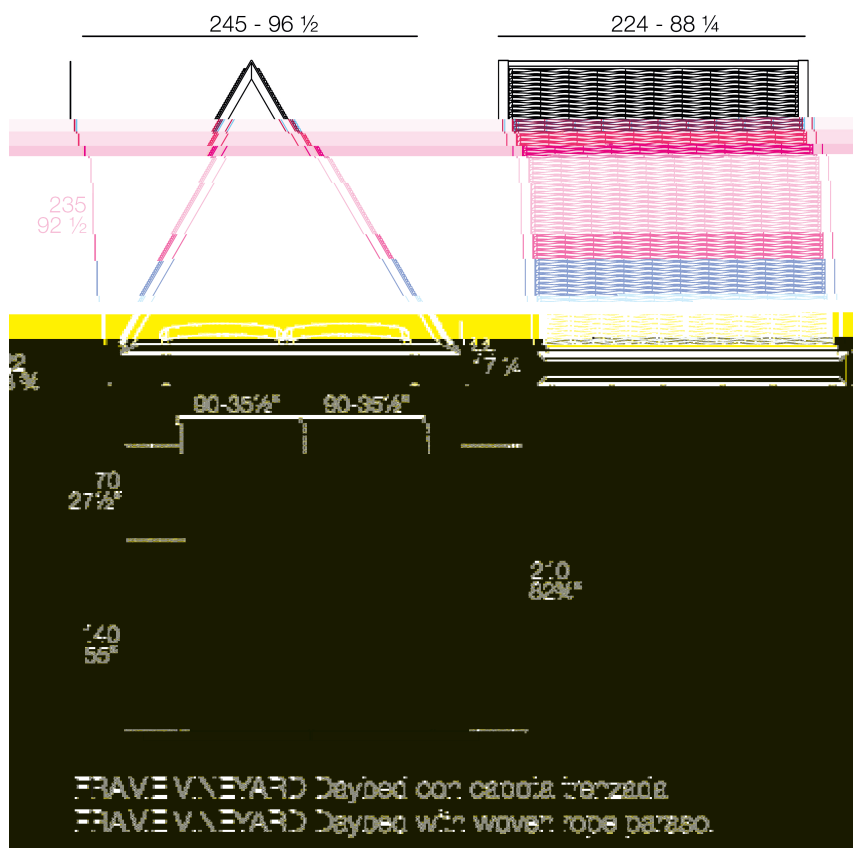

### Description

Daybed with a lacquered aluminum frame . The roof is a stainless steel structure with braided rope. Suitable for indoor and outdoor use.

Weight: 364.85 Kg