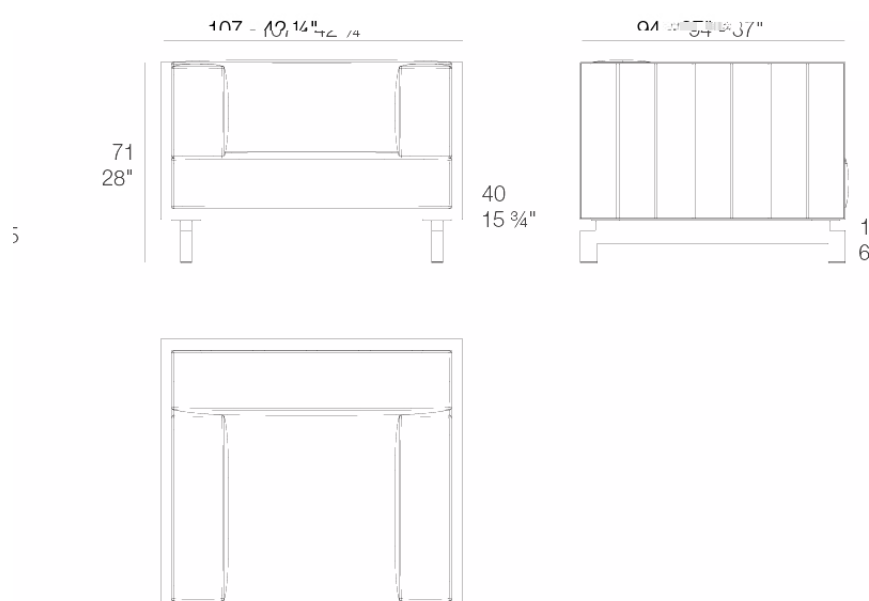

Vineyard lounge chair legs

by Ramón Esteve

Vineyard Collection, by Ramon Esteve, is an aluminium and wooden outdoor furniture collection with a rustic and warm style.

Info

Description

Weight: 53.5 Kg

Versión con patas
Leg version