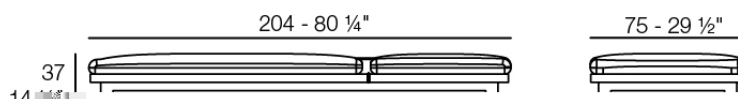

Vineyard sun longer

by Ramón Esteve

Vineyard Collection, by Ramon Esteve, is an aluminium and wooden outdoor furniture collection with a rustic and warm style.

Info

Description

Weight: 36.5 Kg

Finishes

finishes