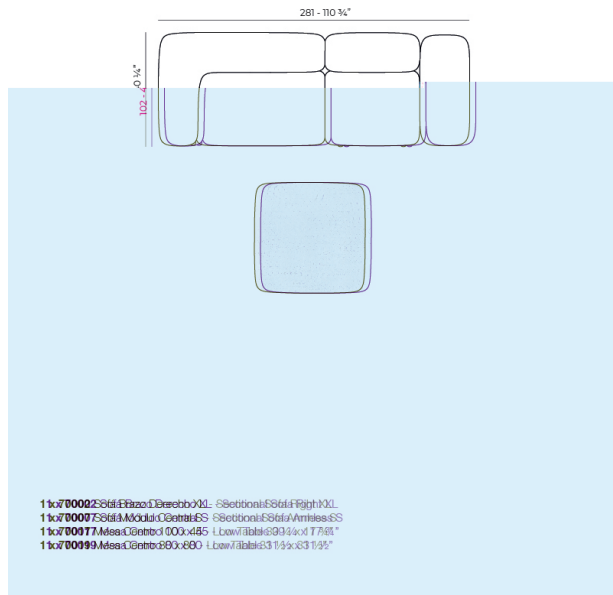

Combinations