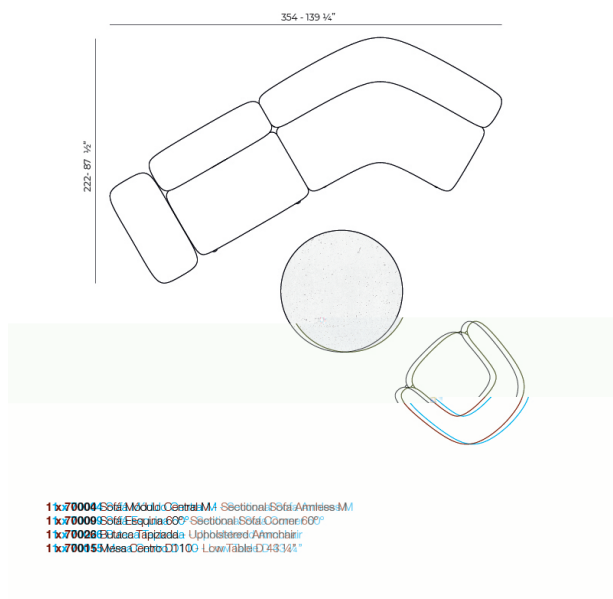

Combinations