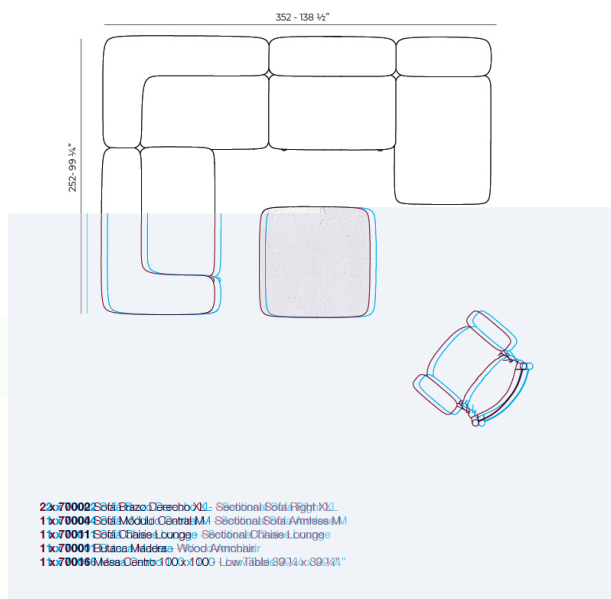

Combinations