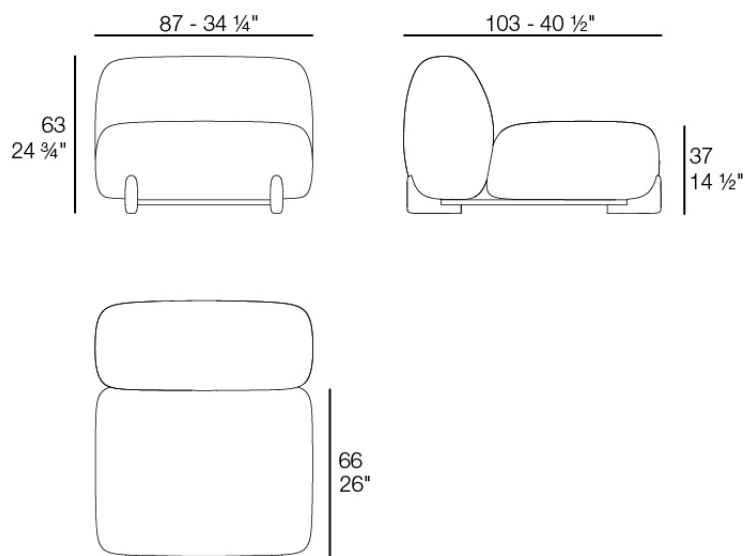

Weight: 18.8 Kg

MILOS Sofá Módulo Central S  
MILOS Sectional Sofa Armless S  
Ref. 70007