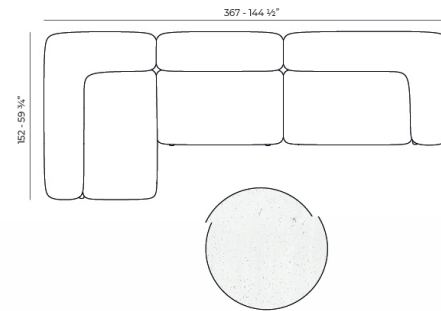

Combinations