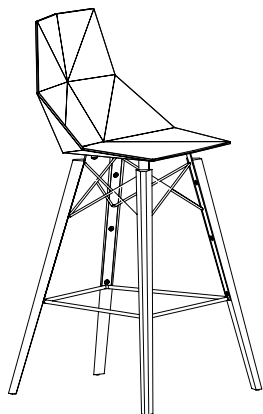

Colección FAZ WOOD / FAZ WOOD COLLECTION instrucciones para montaje / instructions to assembly

x1

x1

x4

x4

x4

x1

FAZ WOOD Taburete Alto
FAZ WOOD Bar Stool

Ref. : 54301
52X51X111 cm.

Ref. : 54302
57X51X111 cm.

FAZ WOOD Taburete Bajo
FAZ WOOD Counter Stool

Ref. : 54303
51X48X102 cm.

Ref. : 54304
57X51X102 cm.