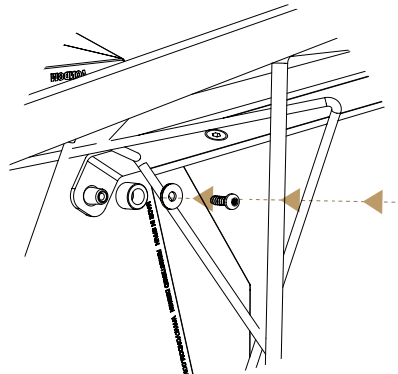

Colección FAZ WOOD / FAZ WOOD COLLECTION instrucciones para montaje / instructions to assembly

x1

x1

x4

x4

x4

x1

FAZ WOOD Taburete Alto
FAZ WOOD Bar Stool

Ref. : 54301
52X51X111 cm.

Ref. : 54302
57X51X111 cm.

FAZ WOOD Taburete Bajo
FAZ WOOD Counter Stool

Ref. : 54303
51X48X102 cm.

Ref. : 54304
57X51X102 cm.