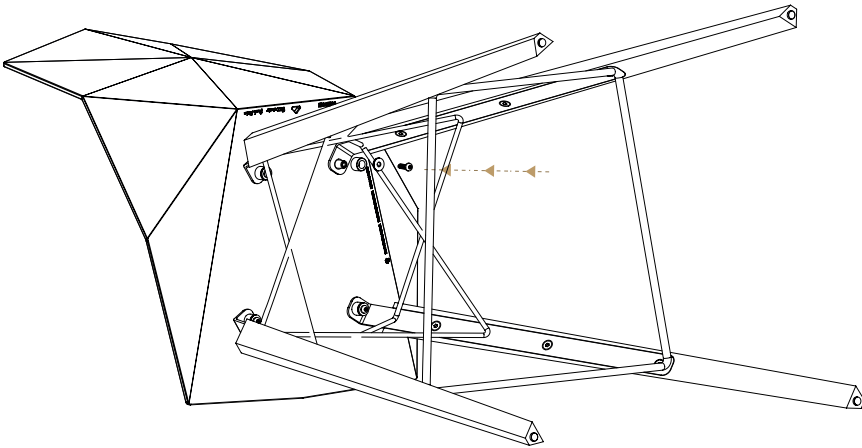

Colección FAZ WOOD / FAZ WOOD COLLECTION instrucciones para montaje / instructions to assembly

x1

x1

x4

x4

x4

x1

FAZ WOOD Taburete Alto
FAZ WOOD Bar Stool

Ref. : 54301
52X51X111 cm.

Ref. : 54302
57X51X111 cm.

FAZ WOOD Taburete Bajo
FAZ WOOD Counter Stool

Ref. : 54303
51X48X102 cm.

Ref. : 54304
57X51X102 cm.